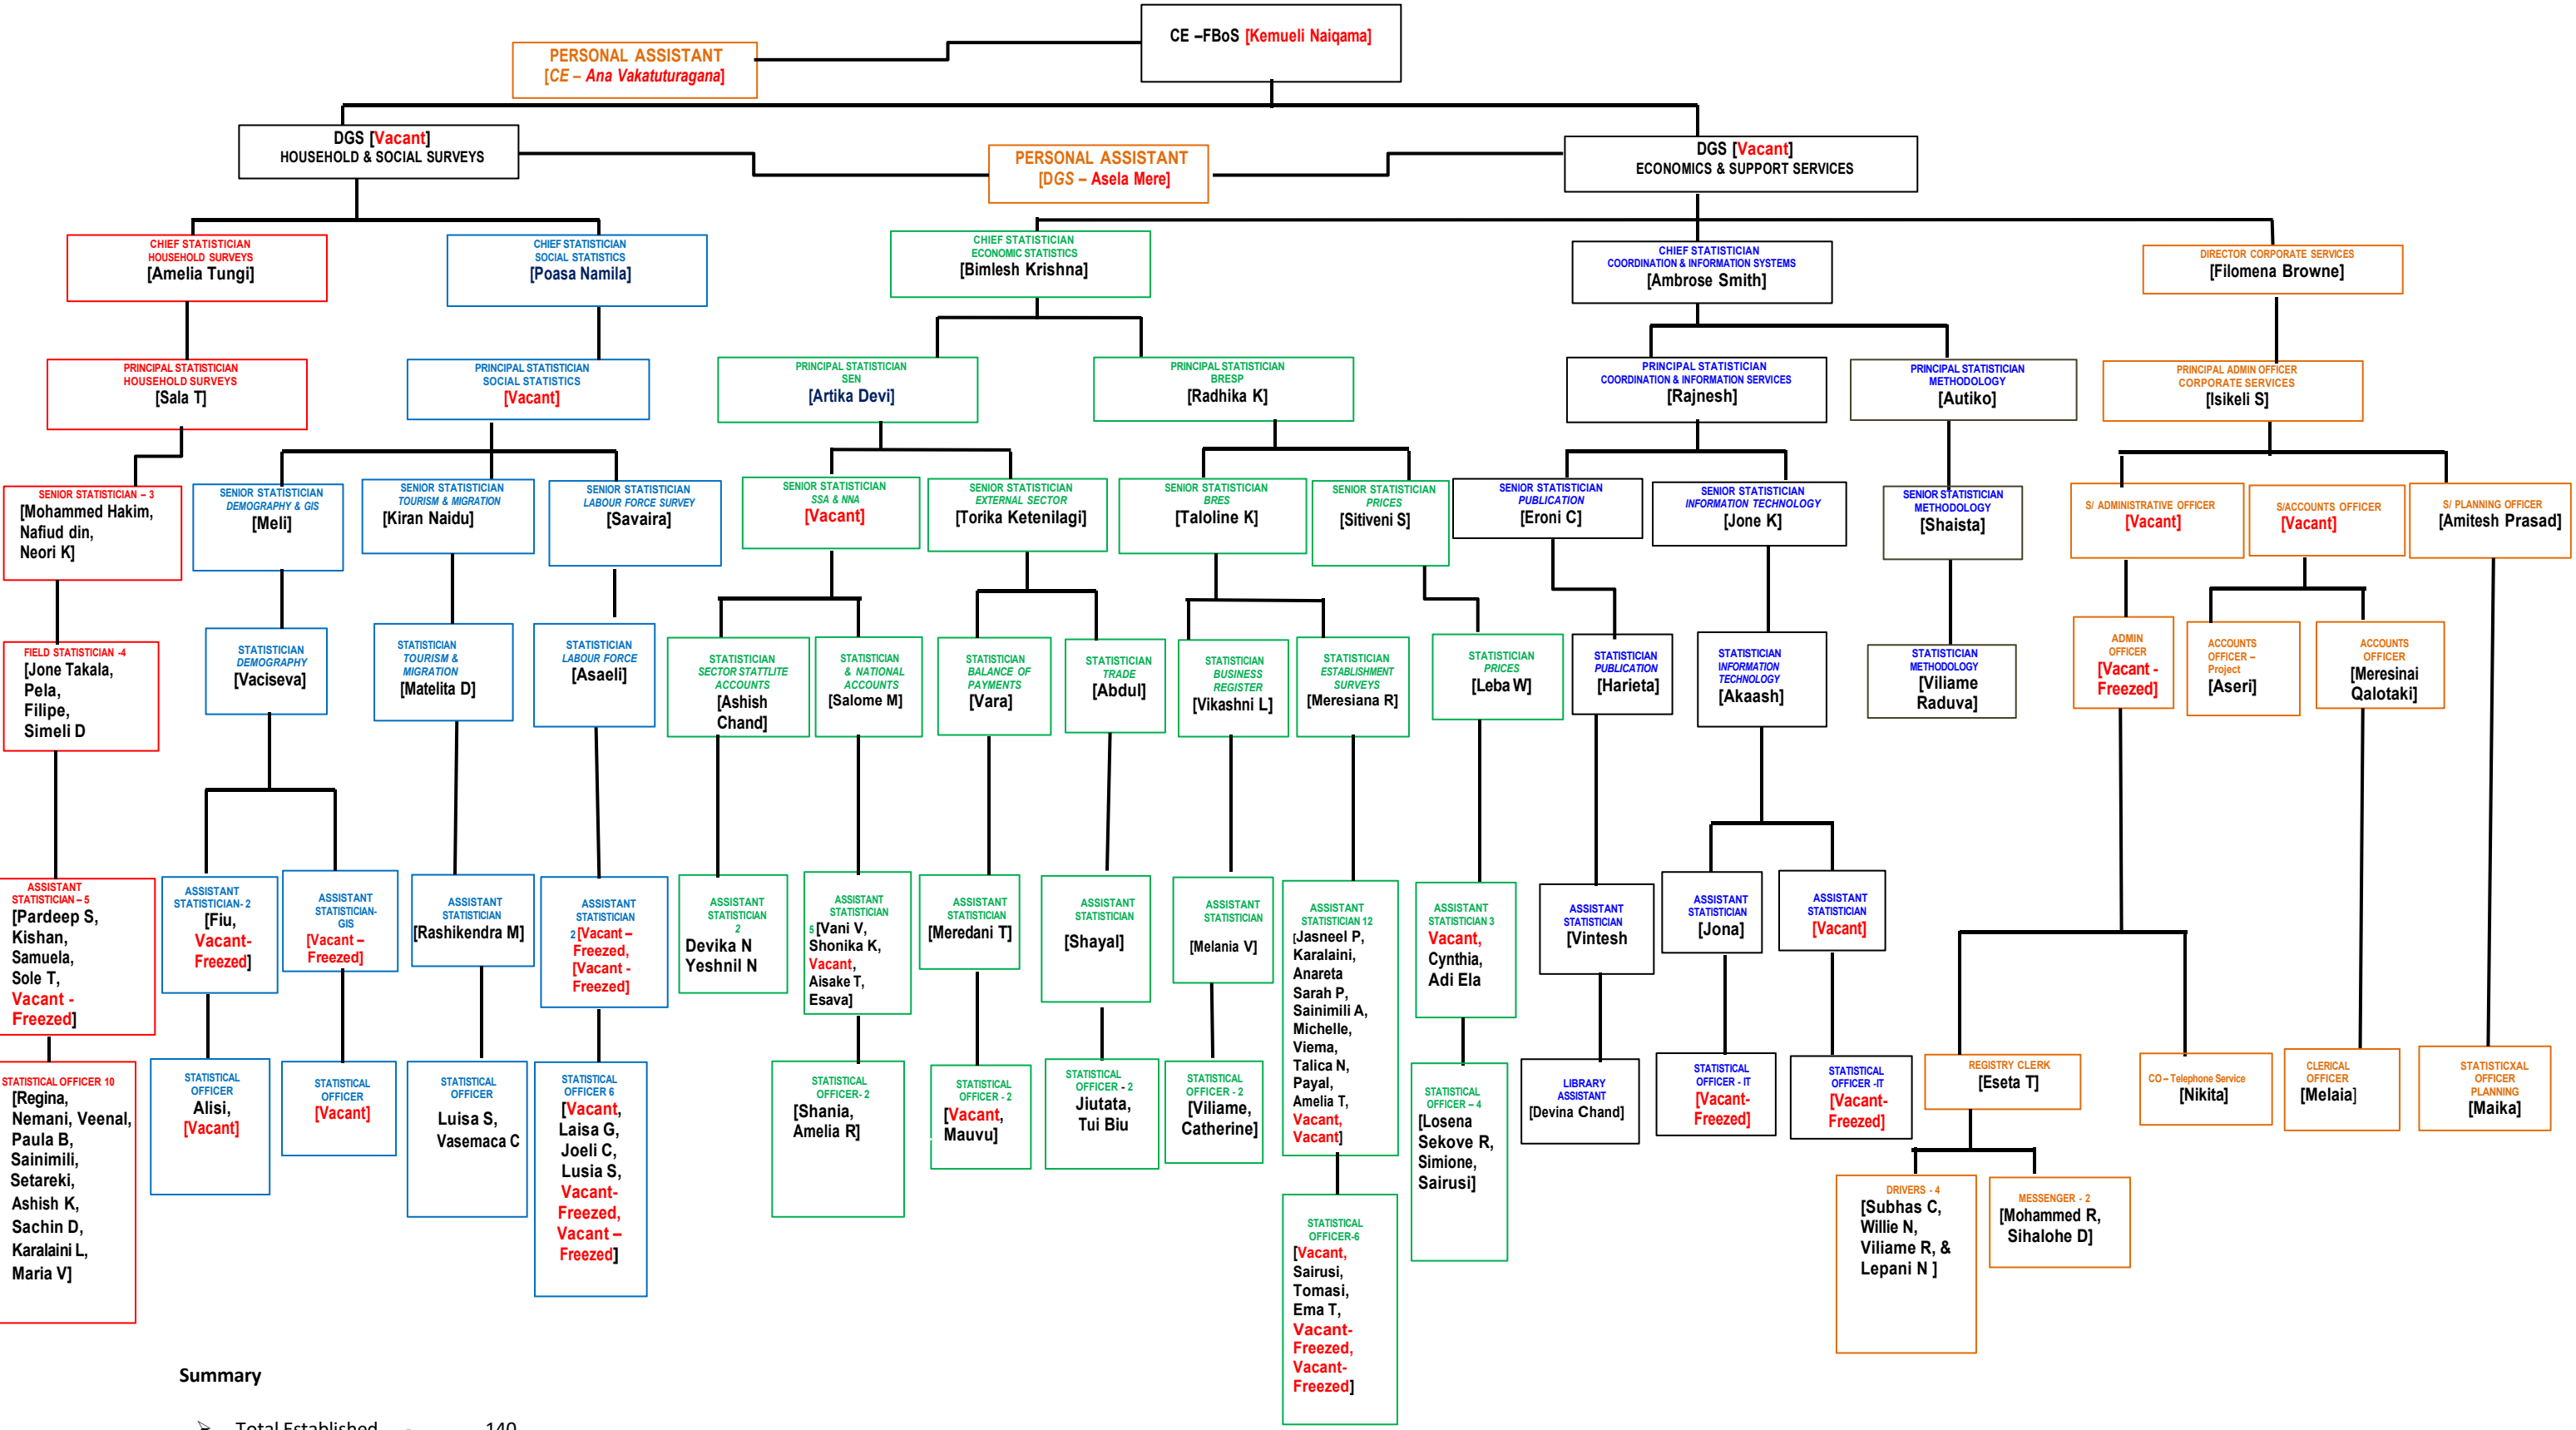

FIJI BUREAU OF STATISTICS ORGANISATIONAL STRUCTURE – 2024 UPDATED

Summary

➤ Total Established	-	140
➤ CE	-	01
➤ DGS	-	02
➤ CS & DCS	-	05
➤ PS	-	07
➤ SS, SAO	-	16
➤ FS, S	-	20
➤ AS, AO, Secretaries	-	42
➤ SO, COs, LA	-	47

[SO = 43]